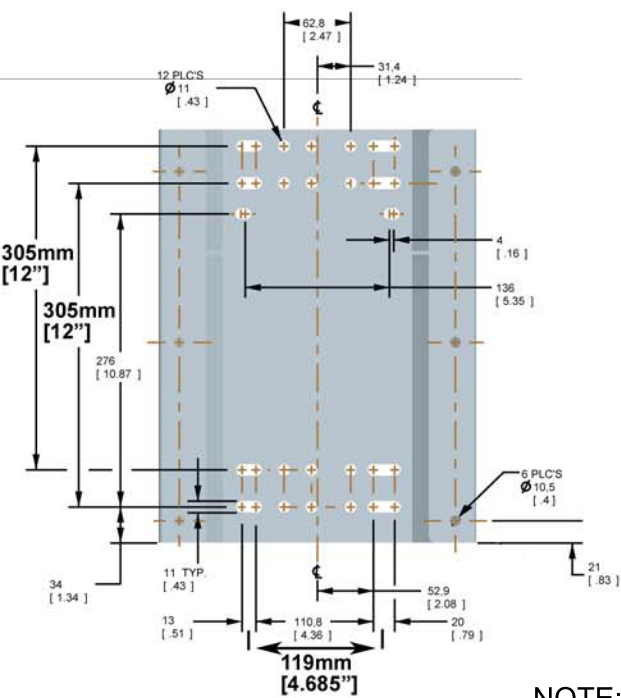

NOTE: It is the responsibility of the installer to determine the suitability for use of this product in each application. The drawings are for reference purpose only

AIR CHIEF "FALCON"

includes textile Upholstery, Ergonomic Cushions, Poly Dynamic Air-suspension System, Universal Mounting and more