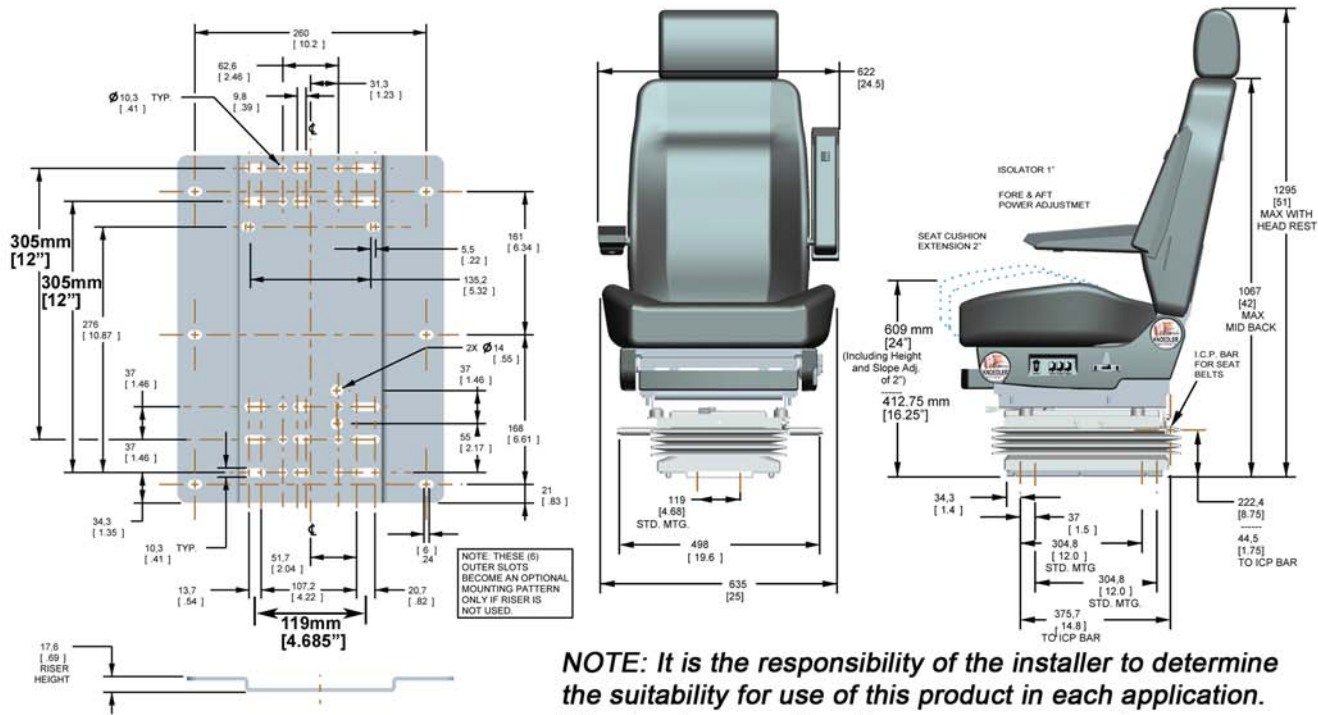

Poly-Dynamic Air-Suspension System™:

It combines the "isolator suspension" (fore & aft suspension) with the "air-suspension" system (vertical suspension).

Advantages are:

- Improved performance as both directions of the suspension are coherently integrated and therefore work together as one.

- Increased Comfort:

Because the ICP's (Inter Connecting Points) of the lower 2 seat-belt-mounting points move with both the vertical suspension and the isolator suspension during normal operation. And therefore there are no relative movements between the seat belt and the body of the seat occupant.

This drastically improves the seat belt wearing comfort and therefore automatically encourages seat belt use.

- Less moving parts which directly result in more stability and longer life cycles.

- Less noise: No rattling of the slide mechanism.

Velour Available on ALL Seats, except for: Fleetback & Falcon

C-31	C-32	C-34	C-35	C-41
Black	Brown	Blue	Gray	Red

Textile (Strong) Available on ALL Seats

-T31	-T38	-T36	-T33	-T32	-T34
C-3100	C-3800	C-3600	C-3300	C-3200	C-3400
Black	Brown	Blue	Gray	Red	Tan

Two Tone Choose -T for Fabric, Choose -L for Synthetic Leather

-T/L31	-T/L64	-T/L65	-T/L63
Black	Gray	Red	Tan

Synthetic Leather Available on the following Seats: Chief, Grand Chief, Low-Rider, Power Chief

-L01	-L02	-L06	-L04	-L05	-L03
Black	Brown	Blue	Gray	Red	Tan

Genuine Leather:

-L21	-L22	-L26	-L24	-L25	-L23
Black	Brown	Blue	Gray	Red	Tan

2-Tone Genuine Leather

-L84	-L85	-L83
Grey	Red	Tan

(Real Leather Colors are not shown, as colors vary)